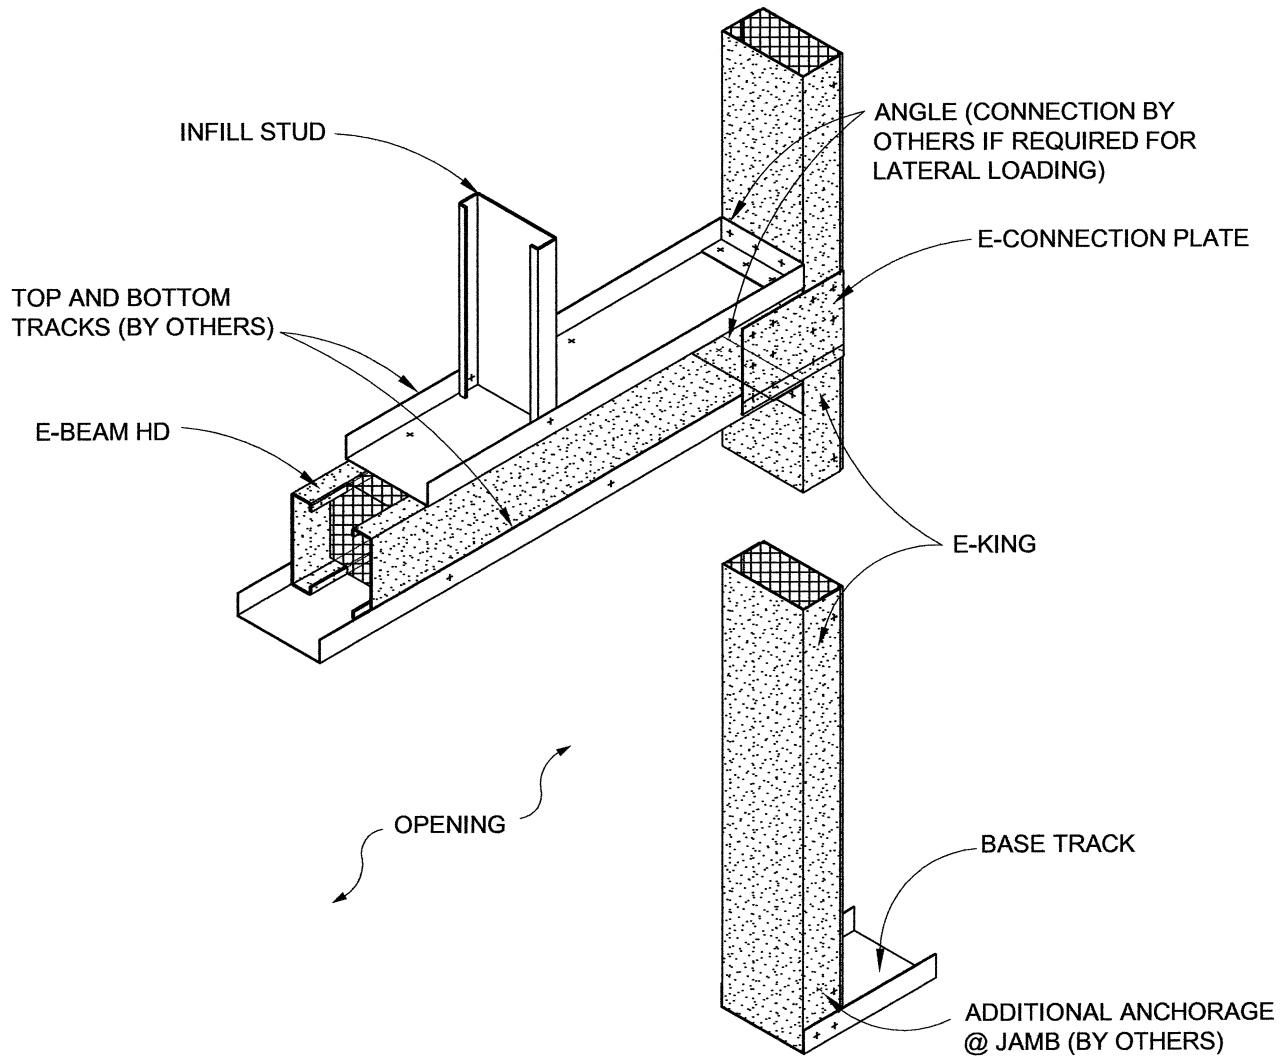

E-BEAM HD

RECOMMENDED INSTALLATION INSTRUCTIONS

INDICATES ENVIRO-BEAM PRODUCTS

NOTE:

1. SIZE AND GAGE OF E-BEAM HD, E-KING, E-CONNECTION PLATE, AND OTHER CONNECTIONS SHALL BE DETERMINED BY THE DESIGNER BASED ON PROJECT REQUIREMENTS.
2. AN EXCELLENT CUTTING BLADE FOR STEEL IS THE 'COLDCUT 1000' SERIES CERMET TIPPED BLADES BY CUT TECHNOLOGIES METAL. ASK YOUR ENVIRO PRODUCTS DISTRIBUTOR FOR DETAILS.